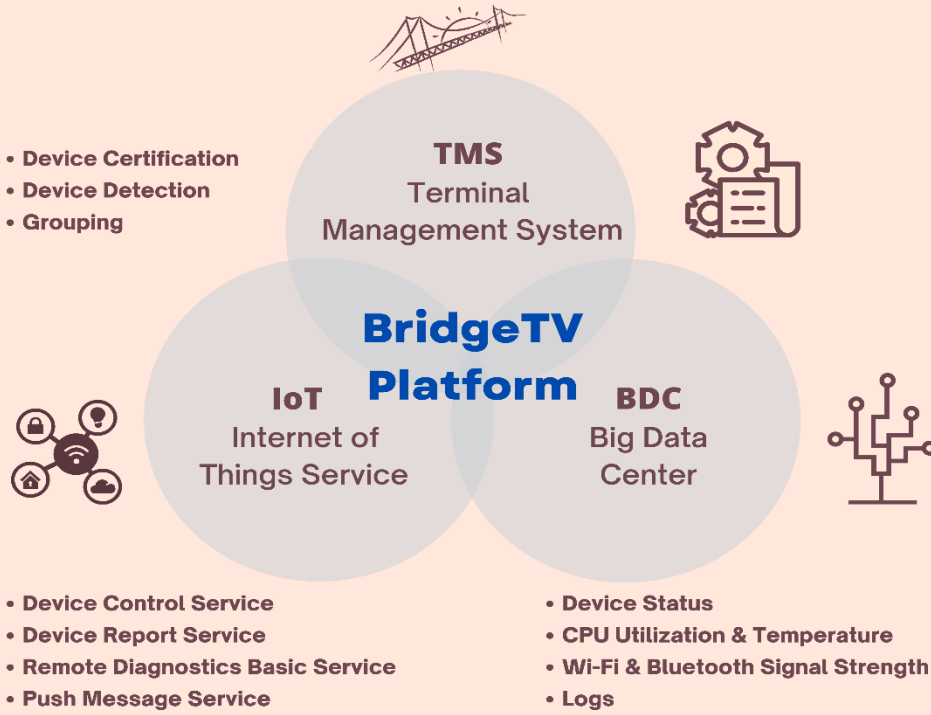

BridgeTV is a cloud-based service management tool that helps operators centralize management and configuration of Android TV devices. Remote management helps to streamline customer support, thereby reducing truck rolls.

➤ **High Clarity 4K HDR**

- Supports 4K Ultra HD resolution and High Dynamic Range (HDR) delivering a more realistic image with finer details and superior color accuracy.

➤ **Access Tons of Content**

- Access 3000+ applications, enjoy movies and favorite TV shows, download apps and games via the Google Play Store. Netflix, Amazon Prime Video, YouTube pre-installed with mapped buttons on the remote for easy access.

Combine delivery of Linear & Streaming content

Optimal Performance in line with Industry Standards

Stream Content through a Modern User Interface

Reduce CSR time spent on support calls

Reduce Truck Rolls with proactive problem solution

Cloud-based Service Management Tool

SPECIFICATIONS

Hardware Platform	
CPU Chipset	Amlogic S905Y2
DMIPS	16500 DMIPS
RAM	2GB DDR4
Flash	eMMC 8GB
Network	
Wi-Fi	802.11 b/g/n/a/ac 2.4G/5G 2T2R Wi-Fi 5
Bluetooth	Bluetooth 4.2
DRM	
Widevine Level	Supports, Level 1
PlayReady	Supports, SL3000
Video Decoding	
Video Decoding	VP9 Profile-2 up to 4Kx2K@60fps H.265 HEVC MP-10@L5.1 up to 4Kx2K@60fps AVS2-P2 Profile up to 4Kx2K@60fps H.264 AVC HP@L5.1 up to 4Kx2K@30fps H.264 MVC up to 1080P@60fps MPEG-4 ASP@L5 up to 1080P@60fps (ISO-14496)