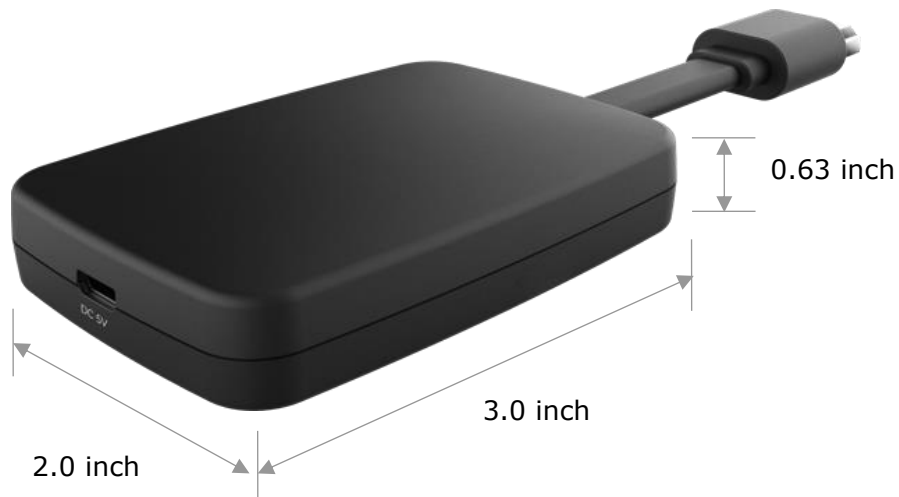

DIMENSIONS