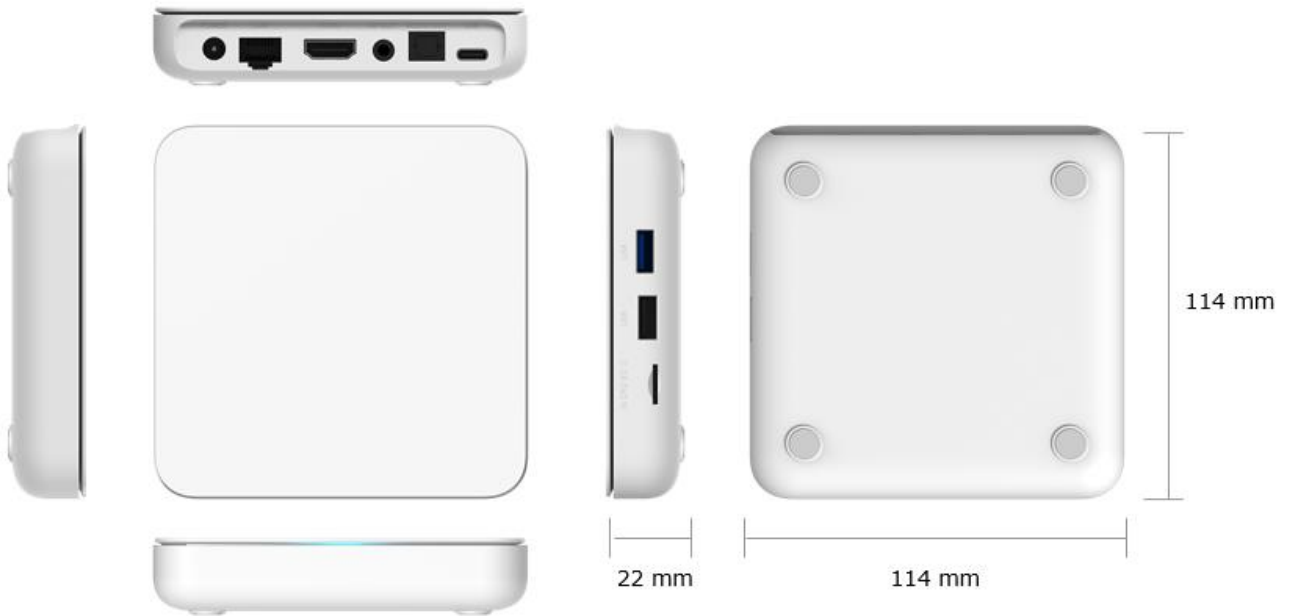

DIMENSIONS